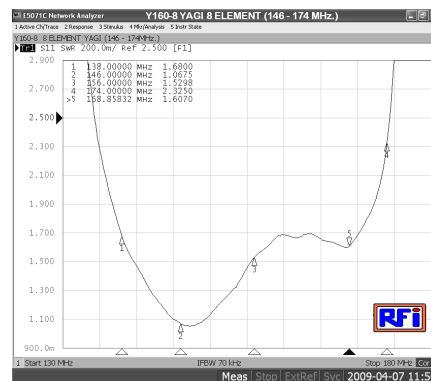

TYPICAL VHF YAGI ANTENNA VSWR TRACES

Manufacturers of : Two-Way Radio Antennas, Duplexers, Filters, Combiners, Splitters, Lightning protectors & other RF Products.
Sales and Distribution of: Two-Way Radios, Repeater Systems, Power Meters, Microphones, Power Supplies, Cables & Connectors.