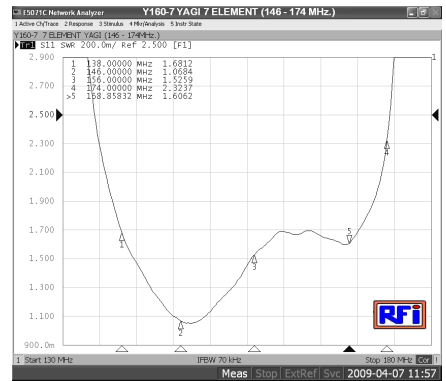

TYPICAL VHF YAGI ANTENNA VSWR TRACES

Manufacturers of : Two-Way Radio Antennas, Duplexers, Filters, Combiners, Splitters, Lightning protectors & other RF Products.
Sales and Distribution of: Two-Way Radios, Repeater Systems, Power Meters, Microphones, Power Supplies, Cables & Connectors.