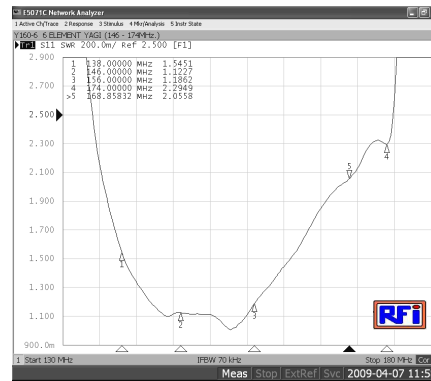

TYPICAL VHF YAGI ANTENNA VSWR TRACES

Manufacturers of : Two-Way Radio Antennas, Duplexers, Filters, Combiners, Splitters, Lightning protectors & other RF Products.
Sales and Distribution of: Two-Way Radios, Repeater Systems, Power Meters, Microphones, Power Supplies, Cables & Connectors.