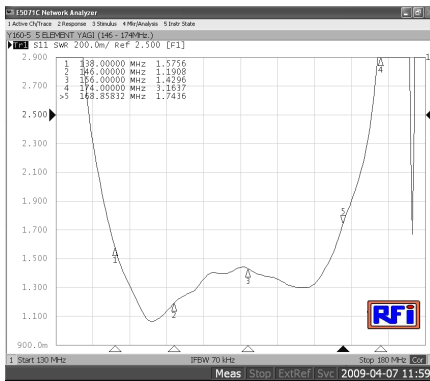

TYPICAL VHF YAGI ANTENNA VSWR TRACES

Manufacturers of : Two-Way Radio Antennas, Duplexers, Filters, Combiners, Splitters, Lightning protectors & other RF Products.
Sales and Distribution of: Two-Way Radios, Repeater Systems, Power Meters, Microphones, Power Supplies, Cables & Connectors.