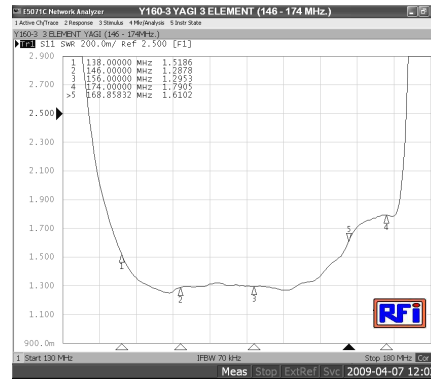

TYPICAL VHF YAGI ANTENNA VSWR TRACES

Manufacturers of : Two-Way Radio Antennas, Duplexers, Filters, Combiners, Splitters, Lightning protectors & other RF Products.
Sales and Distribution of: Two-Way Radios, Repeater Systems, Power Meters, Microphones, Power Supplies, Cables & Connectors.