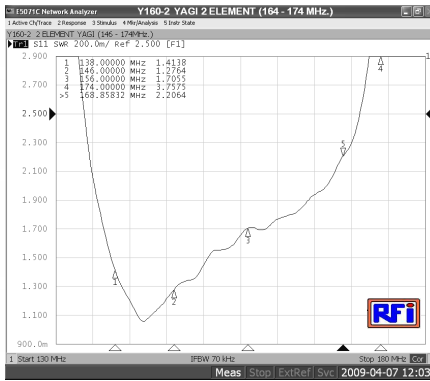

TYPICAL VHF YAGI ANTENNA VSWR TRACES

Manufacturers of : Two-Way Radio Antennas, Duplexers, Filters, Combiners, Splitters, Lightning protectors & other RF Products.
Sales and Distribution of: Two-Way Radios, Repeater Systems, Power Meters, Microphones, Power Supplies, Cables & Connectors.