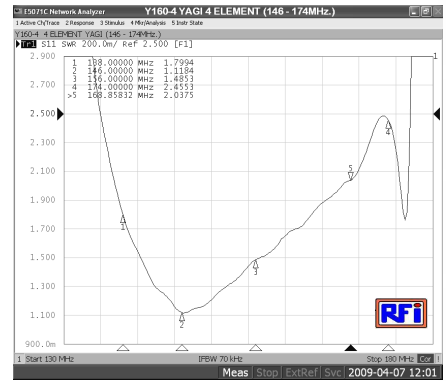

TYPICAL VHF YAGI ANTENNA VSWR TRACES

Manufacturers of : Two-Way Radio Antennas, Duplexers, Filters, Combiners, Splitters, Lightning protectors & other RF Products.
Sales and Distribution of: Two-Way Radios, Repeater Systems, Power Meters, Microphones, Power Supplies, Cables & Connectors.