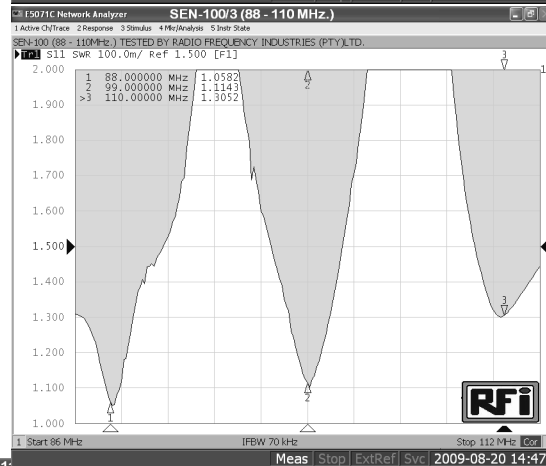

TYPICAL SENTINEL ANTENNA TRACES

Manufacturers of : Two-Way Radio Antennas, Duplexers, Filters, Combiners, Splitters, Lightning protectors & other RF Products.
Sales and Distribution of: Two-Way Radios, Repeater Systems, Power Meters, Microphones, Power Supplies, Cables & Connectors.