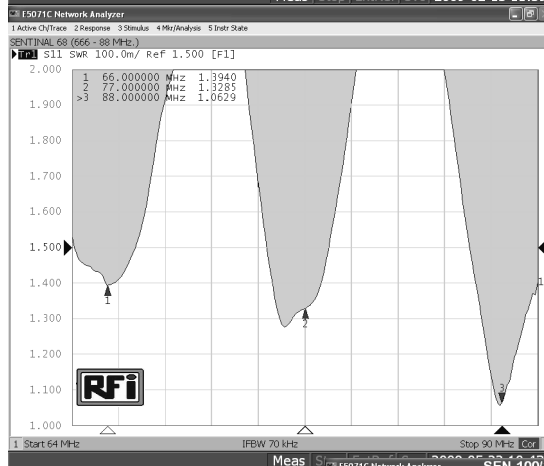

TYPICAL SENTINEL ANTENNA TRACES

Manufacturers of : Two-Way Radio Antennas, Duplexers, Filters, Combiners, Splitters, Lightning protectors & other RF Products.
Sales and Distribution of: Two-Way Radios, Repeater Systems, Power Meters, Microphones, Power Supplies, Cables & Connectors.