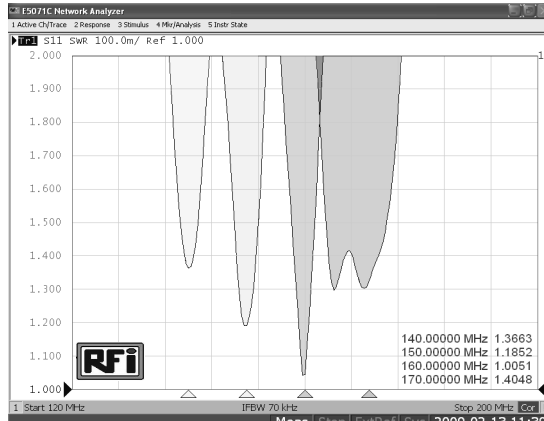

TYPICAL SENTINEL ANTENNA TRACES

Manufacturers of : Two-Way Radio Antennas, Duplexers, Filters, Combiners, Splitters, Lightning protectors & other RF Products.
Sales and Distribution of: Two-Way Radios, Repeater Systems, Power Meters, Microphones, Power Supplies, Cables & Connectors.