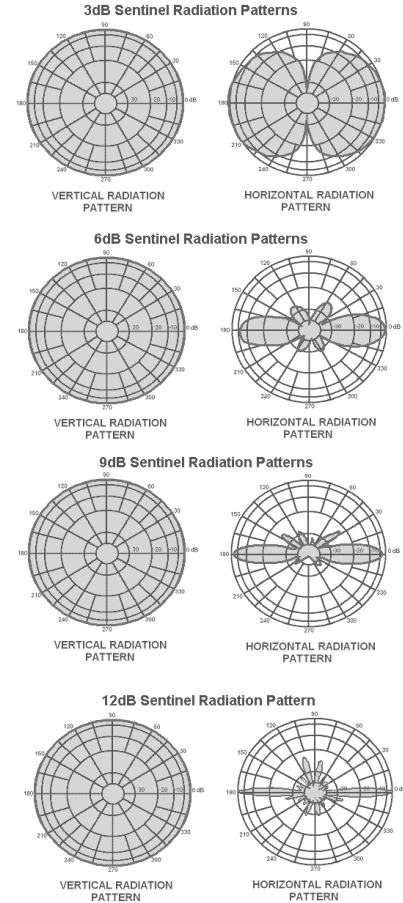

P.O. Box 1500
 ALBERTON
 1450

SENTINAL ANTENNAS

All SENTINAL antennas are tunable within certain transmit bands and need to be set for the specific operating frequency required.

The traces on page 2 indicate EXAMPLES OF VSWR that can be tuned within the different band segments.

Tuning must be done by tuning the first 3dB section for best VSWR on the operating frequency, then the next 3dB section must be added and the antenna need to be retuned by changing the length of the second section. This must be repeated for each 3dB

section on the antenna to obtain best performance

RFI ORDER CODE	GAIN IN dB	FREQ. IN MHz.	VSWR @ RES.	POWER IN WATT	IMP. IN OHM	BAND WIDTH @ 1.5:1	WEIGHT IN Kg.	TERMINATION	PACKING LENGTH In mm.
SEN-27/3	3 dB	26 - 28	<1.5:1	500	50	2MHz.	5.8	UHF FEMALE	4820
SEN-29/3	3 dB	29 - 30	<1.5:1	500	50	2MHz.	5.8	UHF FEMALE	4820
SEN-40/3	3 dB	37 - 44	<1.5:1	500	50	5MHz.	5.6	UHF FEMALE	4820
SEN-68/3	3 dB	66 - 88	<1.5:1	500	50	5MHz.	5.4	UHF FEMALE	2690
SEN-100/3	3 dB	88 - 110	<1.5:1	500	50	5MHz.	5.4	N MALE	1600
SEN-125/3	3 dB	120 - 135	<1.5:1	500	50	5MHz.	1.2	UHF FEMALE	1880
SEN160/3 OR 6	3 or 6dB	130 - 174	<1.5:1	500	50	5MHz.	1.2 - 1.7	UHF FEMALE	1470 to 3033
SEN200/3 OR 6	3,6 or 9dB	175 - 245	<1.5:1	500	50	22MHz.	1.1 - 1.6	N FEMALE	1290 to 2800
SEN250/3 OR 6 OR 9	3,6 or 9dB	240 - 285	<1.5:1	500	50	22MHz.	1.0 - 2.2	N FEMALE	850 to 2200
SEN365/3 OR 6 OR 9 OR 12	3,6,9 or 12dB	340 - 390	<1.5:1	500	50	20MHz.	0.9 - 2.5	N FEMALE	750 to 2080
SEN440/3 OR 6 OR 9 OR 12	3,6,9 or 12dB	390 - 500	<1.5:1	500	50	20MHz.	0.8 - 2.4	N FEMALE	630 to 2000