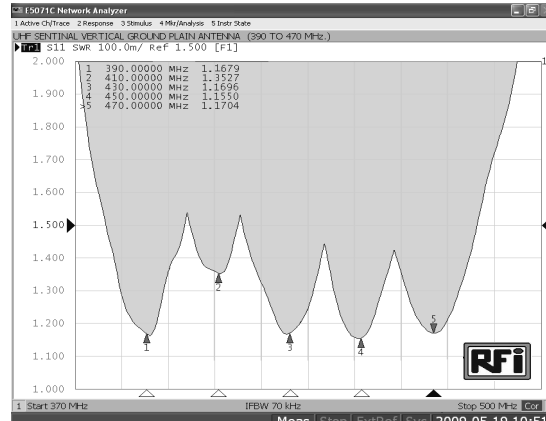

TYPICAL SENTINEL ANTENNA TRACES

Manufacturers of : Two-Way Radio Antennas, Duplexers, Filters, Combiners, Splitters, Lightning protectors & other RF Products.
Sales and Distribution of: Two-Way Radios, Repeater Systems, Power Meters, Microphones, Power Supplies, Cables & Connectors.