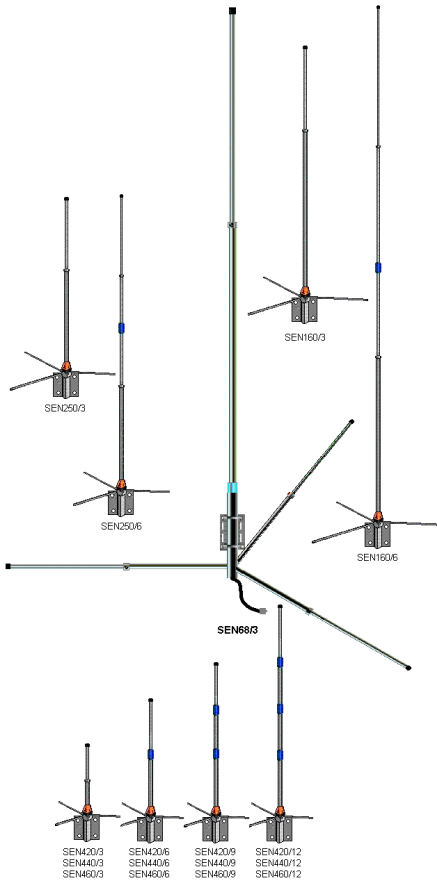

P.O. Box 1500
 ALBERTON
 1450

SENTINAL ANTENNAS

All SENTINAL antennas are tunable within certain transmit bands and need to be set for the specific operating frequency required.

The traces on page 2 indicate EXAMPLES OF VSWR that can be tuned within the different band segments.

Tuning must be done by tuning the first 3dB section for best VSWR on the operating frequency, then the next 3dB section must be added and the antenna need to be retuned by changing the length of the second section. This must be repeated for each 3dB

section on the antenna to obtain best performance

RFI ORDER CODE	GAIN IN dB	FREQ. IN MHz.	VSWR @ RES.	POWER IN WATT	IMP. IN OHM	BAND WIDTH @ 1.5:1	WEIGHT IN Kg.	TERMINATION	PACKING LENGTH In mm.
SEN-27/3	3 dB	26 - 28	<1.5:1	500	50	2MHz.	5.8	UHF FEMALE	4820
SEN-29/3	3 dB	29 - 30	<1.5:1	500	50	2MHz.	5.8	UHF FEMALE	4820
SEN-40/3	3 dB	37 - 44	<1.5:1	500	50	5MHz.	5.6	UHF FEMALE	4820
SEN-68/3	3 dB	66 - 88	<1.5:1	500	50	5MHz.	5.4	UHF FEMALE	2690
SEN-100/3	3 dB	88 - 110	<1.5:1	500	50	5MHz.	5.4	N MALE	1600
SEN-125/3	3 dB	120 - 135	<1.5:1	500	50	5MHz.	1.2	UHF FEMALE	1880
SEN160/3 OR 6	3 or 6dB	130 - 174	<1.5:1	500	50	5MHz.	1.2 - 1.7	UHF FEMALE	1470 to 3033
SEN200/3 OR 6	3,6 or 9dB	175 - 245	<1.5:1	500	50	22MHz.	1.1 - 1.6	N FEMALE	1290 to 2800
SEN250/3 OR 6 OR 9	3,6 or 9dB	240 - 285	<1.5:1	500	50	22MHz.	1.0 - 2.2	N FEMALE	850 to 2200
SEN365/3 OR 6 OR 9 OR 12	3,6,9 or 12dB	340 - 390	<1.5:1	500	50	20MHz.	0.9 - 2.5	N FEMALE	750 to 2080
SEN440/3 OR 6 OR 9 OR 12	3,6,9 or 12dB	390 - 500	<1.5:1	500	50	20MHz.	0.8 - 2.4	N FEMALE	630 to 2000