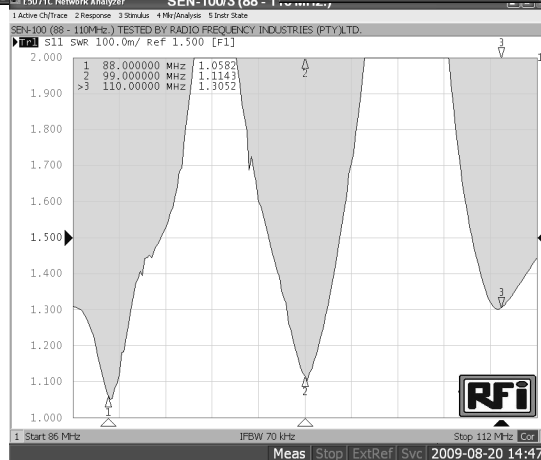

TYPICAL SENTINEL ANTENNA TRACES

Manufacturers of : Two-Way Radio Antennas, Duplexers, Filters, Combiners, Splitters, Lightning protectors & other RF Products.
Sales and Distribution of: Two-Way Radios, Repeater Systems, Power Meters, Microphones, Power Supplies, Cables & Connectors.