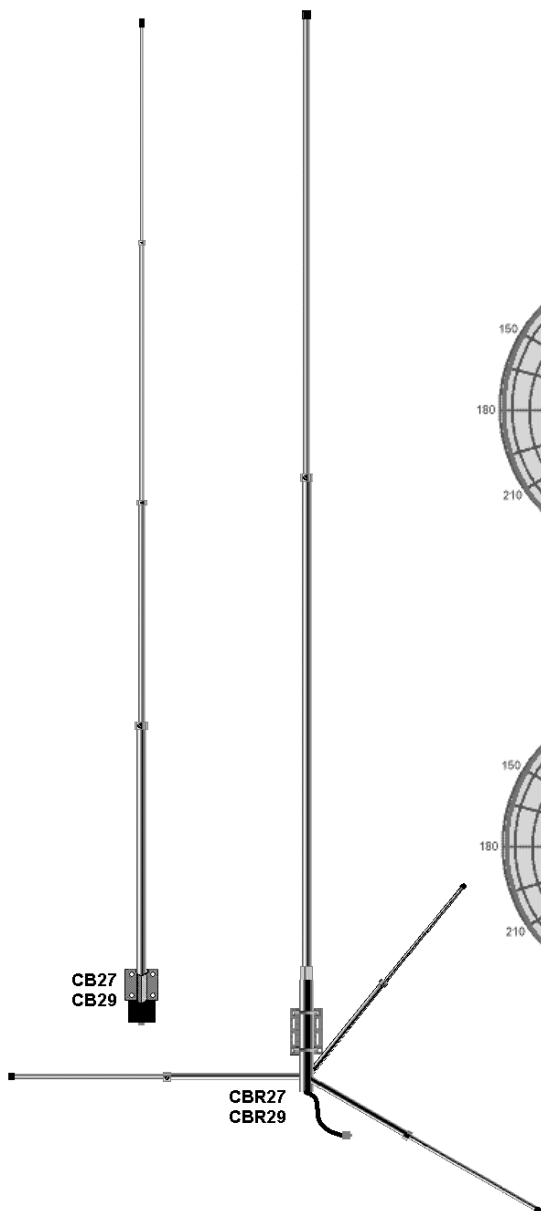

## 27 & 29 MHz. BASE ANTENNAS

**CB27 & CB29**

VERTICAL RADIATION  
PATTERN

HORIZONTAL RADIATION  
PATTERN

**CBR27 & CBR29**

VERTICAL RADIATION  
PATTERN

HORIZONTAL RADIATION  
PATTERN

RFi ORDER CODE	GAIN	FREQ. (MHz.)	VSWR	POWER (WATTS)	IMPED. (OHMS)	PACKED WEIGHT	PACKED LENGTH
CB27-29	3-dB	26.5-30	<1.5:1	500	50	5.0kg.	3200mm
CBR27-29	3-4.5dB	26.5-30	<1.5:1	500	50	5.8kg.	3200mm