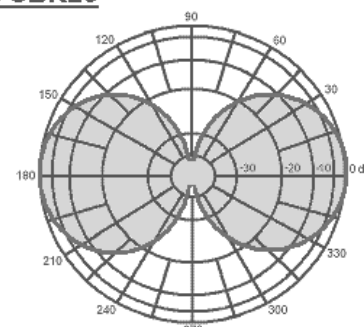

## 27 & 29 MHz. BASE ANTENNAS

**CB27 & CB29**

VERTICAL RADIATION  
PATTERN

HORIZONTAL RADIATION  
PATTERN

**CBR27 & CBR29**

VERTICAL RADIATION  
PATTERN

HORIZONTAL RADIATION  
PATTERN

RFi ORDER CODE	GAIN	FREQ. (MHz.)	VSWR	POWER (WATTS)	IMPED. (OHMS)	PACKED WEIGHT	PACKED LENGTH
CB27-29	3-dB	26.5-30	<1.5:1	500	50	5.0kg.	3200mm
CBR27-29	3-4.5dB	26.5-30	<1.5:1	500	50	5.8kg.	3200mm