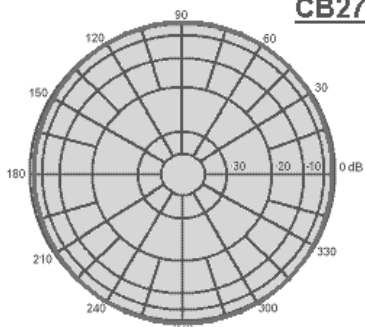

## 27 & 29 MHz. BASE ANTENNAS

**CB27 & CB29**

VERTICAL RADIATION  
PATTERN

HORIZONTAL RADIATION  
PATTERN

**CBR27 & CBR29**

VERTICAL RADIATION  
PATTERN

HORIZONTAL RADIATION  
PATTERN

RFi ORDER CODE	GAIN	FREQ. (MHz.)	VSWR	POWER (WATTS)	IMPED. (OHMS)	PACKED WEIGHT	PACKED LENGTH
CB27-29	3-dB	26.5-30	<1.5:1	500	50	5.0kg.	3200mm
CBR27-29	3-4.5dB	26.5-30	<1.5:1	500	50	5.8kg.	3200mm