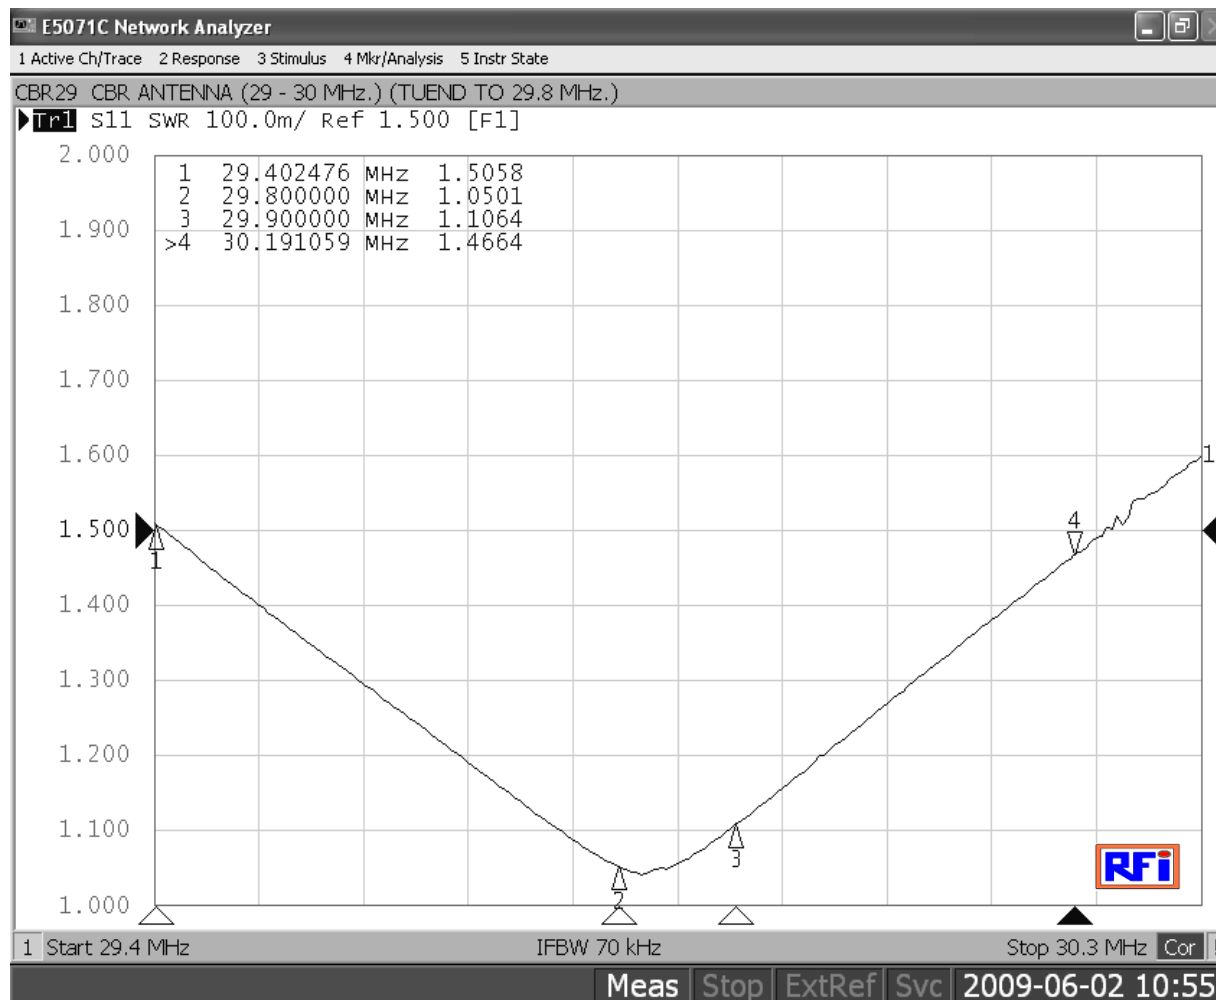

Manufacturers of : Two-Way Radio Antennas, Duplexers, Filters, Combiners, Splitters, Lightning protectors & other RF Products.
Sales and Distribution of: Two-Way Radios, Repeater Systems, Power Meters, Microphones, Power Supplies, Cables & Connectors.