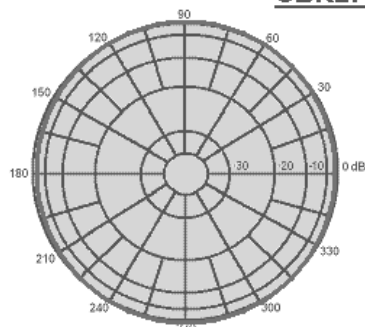

## 27 & 29 MHz. BASE ANTENNAS

**CB27 & CB29**

VERTICAL RADIATION  
PATTERN

HORIZONTAL RADIATION  
PATTERN

**CBR27 & CBR29**

VERTICAL RADIATION  
PATTERN

HORIZONTAL RADIATION  
PATTERN

RFi ORDER CODE	GAIN	FREQ. (MHz.)	VSWR	POWER (WATTS)	IMPED. (OHMS)	PACKED WEIGHT	PACKED LENGTH
CB27-29	3-dB	26.5-30	<1.5:1	500	50	5.0kg.	3200mm
CBR27-29	3-4.5dB	26.5-30	<1.5:1	500	50	5.8kg.	3200mm