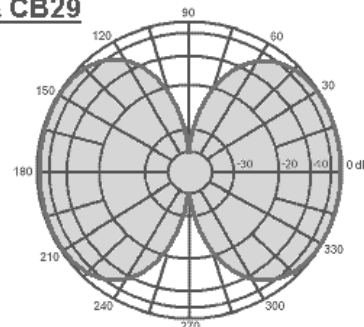

## 27 & 29 MHz. BASE ANTENNAS

**CB27 & CB29**

VERTICAL RADIATION  
PATTERN

HORIZONTAL RADIATION  
PATTERN

**CBR27 & CBR29**

VERTICAL RADIATION  
PATTERN

HORIZONTAL RADIATION  
PATTERN

RFi ORDER CODE	GAIN	FREQ. (MHz.)	VSWR	POWER (WATTS)	IMPED. (OHMS)	PACKED WEIGHT	PACKED LENGTH
CB27-29	3-dB	26.5-30	<1.5:1	500	50	5.0kg.	3200mm
CBR27-29	3-4.5dB	26.5-30	<1.5:1	500	50	5.8kg.	3200mm